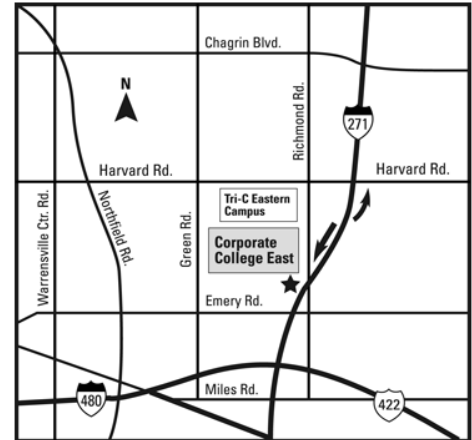

## From the West

I-480 East toward I-271 North LOCAL to Harvard Road exit. Turn left onto Harvard Road. Turn left onto Richmond Road and pass Tri-C's Eastern Campus. At the stoplight, turn right into Corporate College and follow the driveway around to the front entrance.

## From the South

I-271 North to Harvard Road exit. Turn left onto Harvard Road. Turn left onto Richmond Road and pass Tri-C's Eastern Campus. At the stoplight, turn right into Corporate College and follow the driveway around to the front entrance.

## From the North

I-271 South to exit OH-175/Richmond Road exit. Corporate College is across the street from the exit ramp.

Corporate College East  
4400 Richmond Road  
Warrensville Heights, OH 44128  
(216) 987-2800

Look for our circular electronic message board at the entrance on Richmond Road!